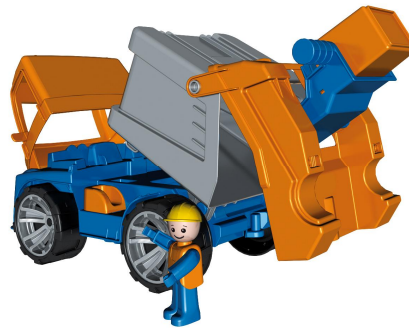

TRUXX by LENA

NEW product, great features, unbeatable price.

MADE by LENA in EUROPE

L4410

L4416

L4412

L4413

L4417

L4411

Product dimension: 14+X 7,5+X 10+

Available May 2010.