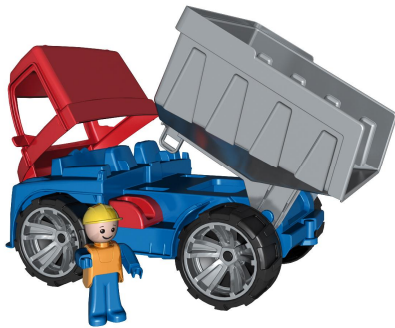

TRUXX by LENA

NEW product, great features, unbeatable price.

MADE by LENA in EUROPE

L4410

L4416

L4412

L4413

L4417

L4411

Product dimension: 14+X 7,5+X 10+

Available May 2010.