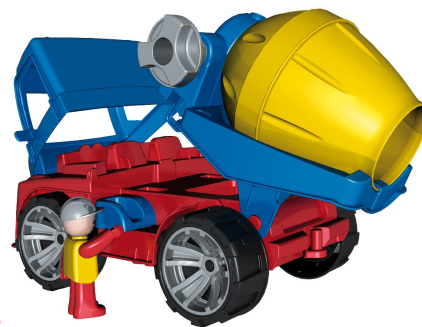

TRUXX by LENA

NEW product, great features, unbeatable price.

MADE by LENA in EUROPE

L4410

L4416

L4412

L4413

L4417

L4411

Product dimension: 14+X 7,5+X 10+

Available May 2010.